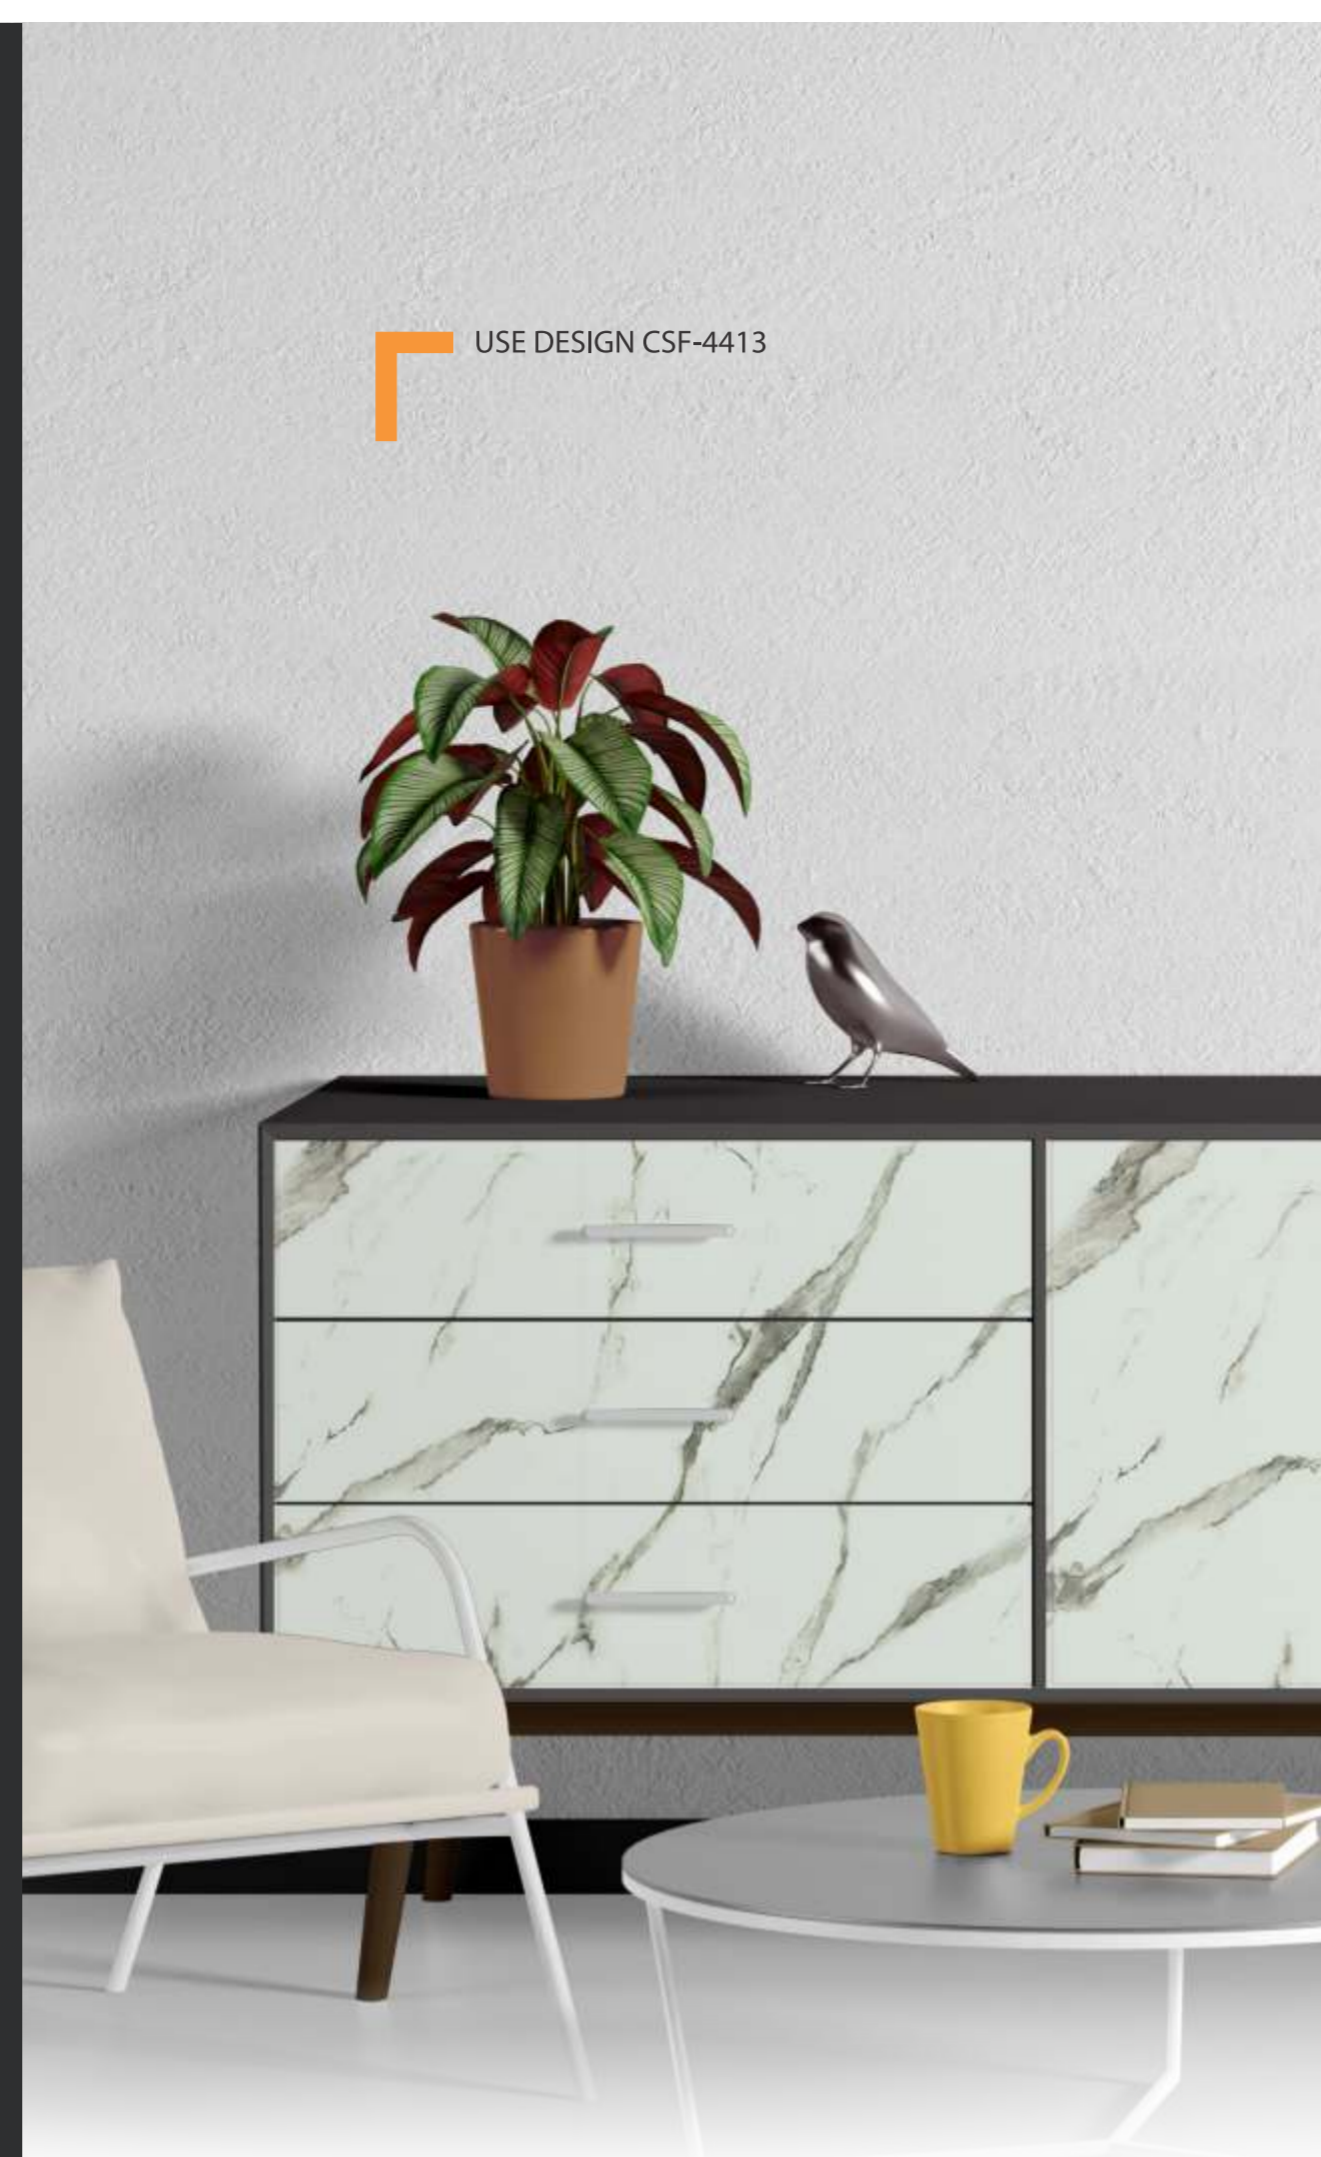

Our aim was to bring heritage and contemporary elements together around natural colour palate. Sleek stone age style gives this collection of mica an ageless visual treat.

**MARBLE**  
STONE

CSF-4413

USE DESIGN CSF-4413